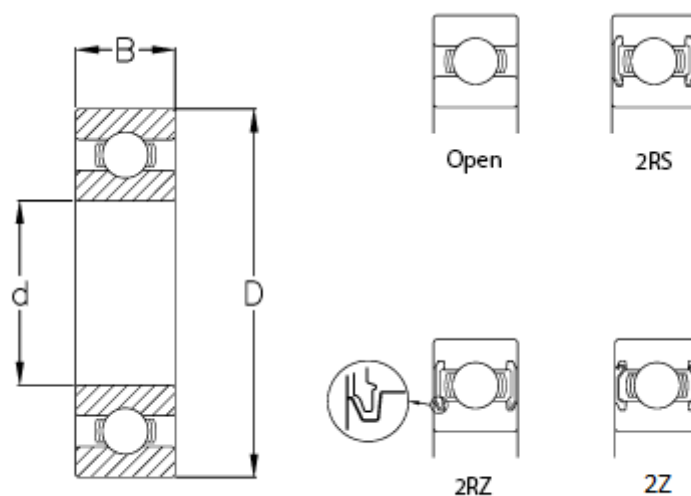

Data Sheet

Article number: 57960103001302

Description: CeramicSpeed hybrid bearing Insulate sealed
6006-CSB.C3

Measures

B	= 13
Ball grade	= 3
C (KN)	= 13.8
C0	= 8.3
d	= 30
D	= 55
Max rpm.	= 19000
Type	= 6006